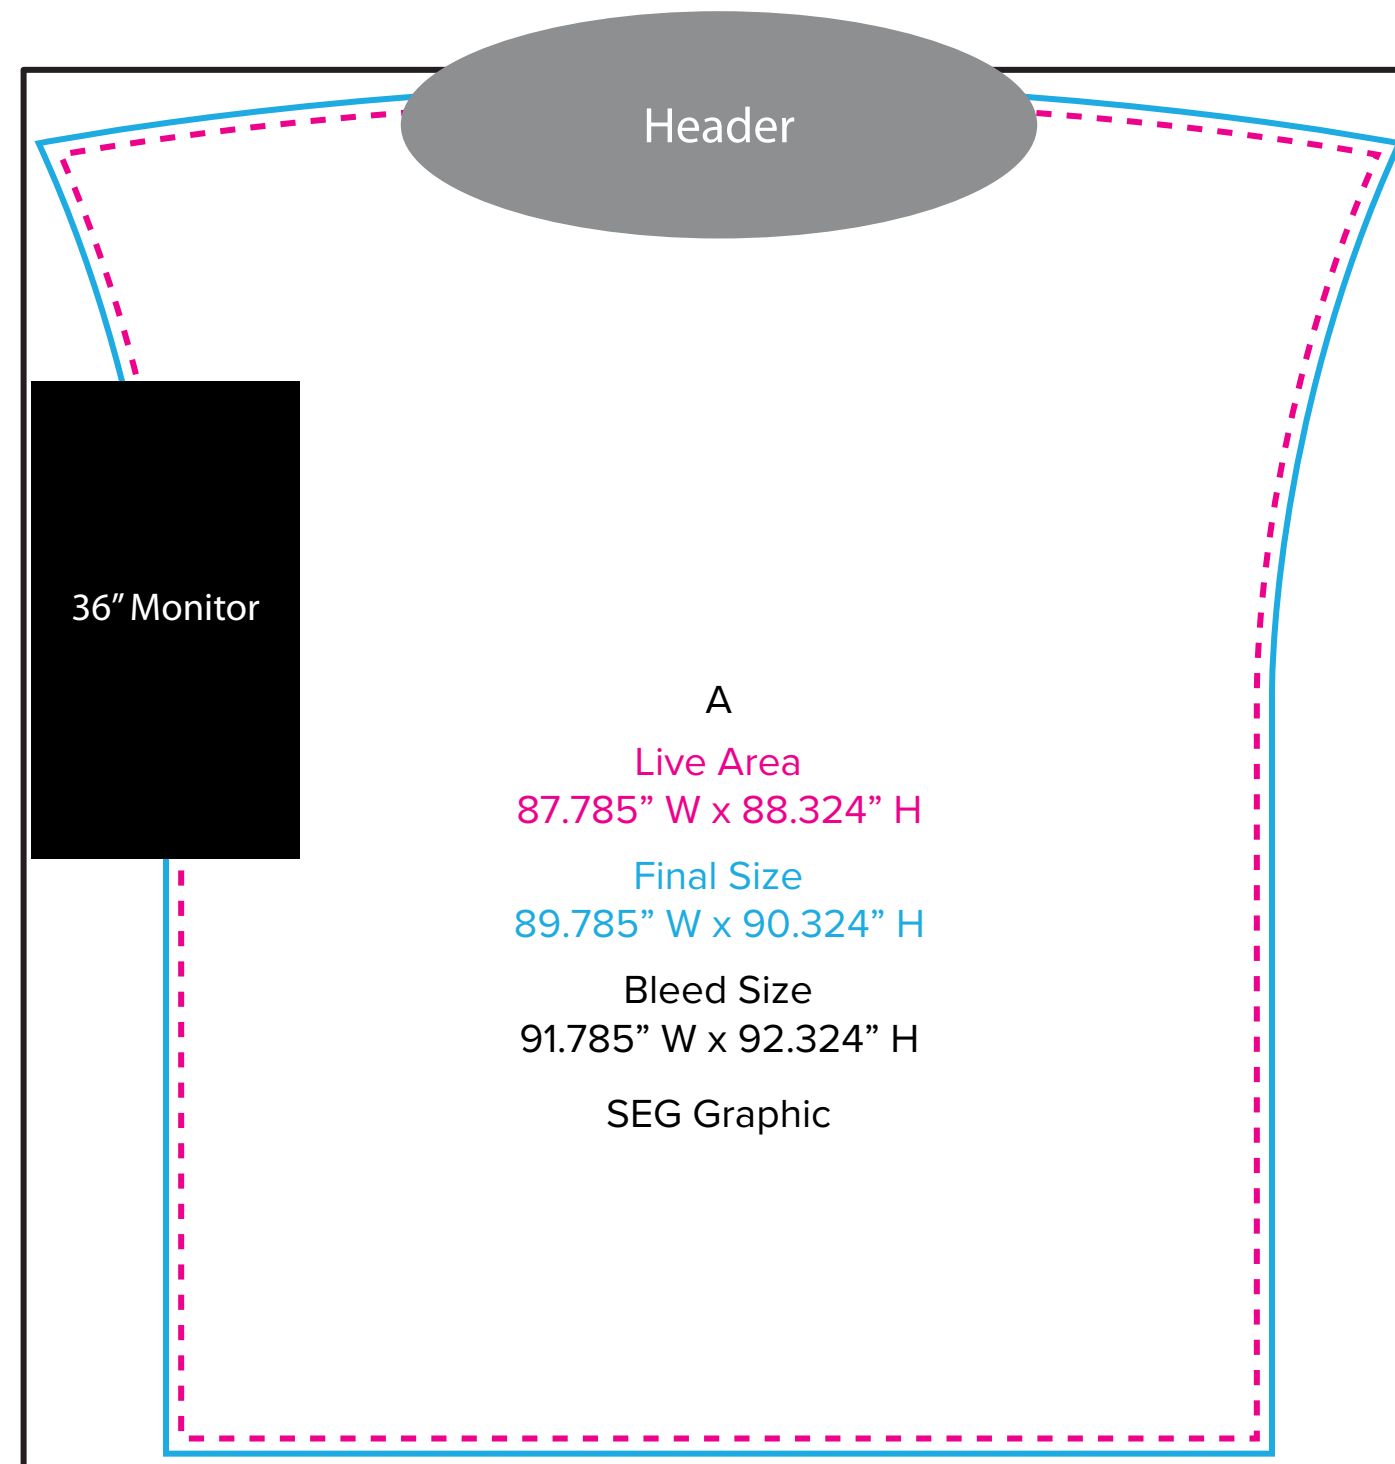

Graphic Template
10 x 10 Inline Exhibit
Backwall Graphic

NOTE: All Raster Art (jpg, tiff,psd, png, etc.) must be at least 100 dpi at print size.
Standard kits are often customized. Please check with Customer Service to ensure that this template matches your specific job.

Graphic Template
Header Graphic

NOTE: All Raster Art (jpg, tiff,psd, png, etc.) must be at least 100 dpi at print size.
Standard kits are often customized. Please check with Customer Service to ensure that this template matches your specific job.

Graphic Template Portable Counter – Vinyl Graphic

NOTE: All Raster Art (jpg, tiff,psd, png, etc.) must be at least 100 dpi at print size.
Standard kits are often customized. Please check with Customer Service to ensure that this template matches your specific job.