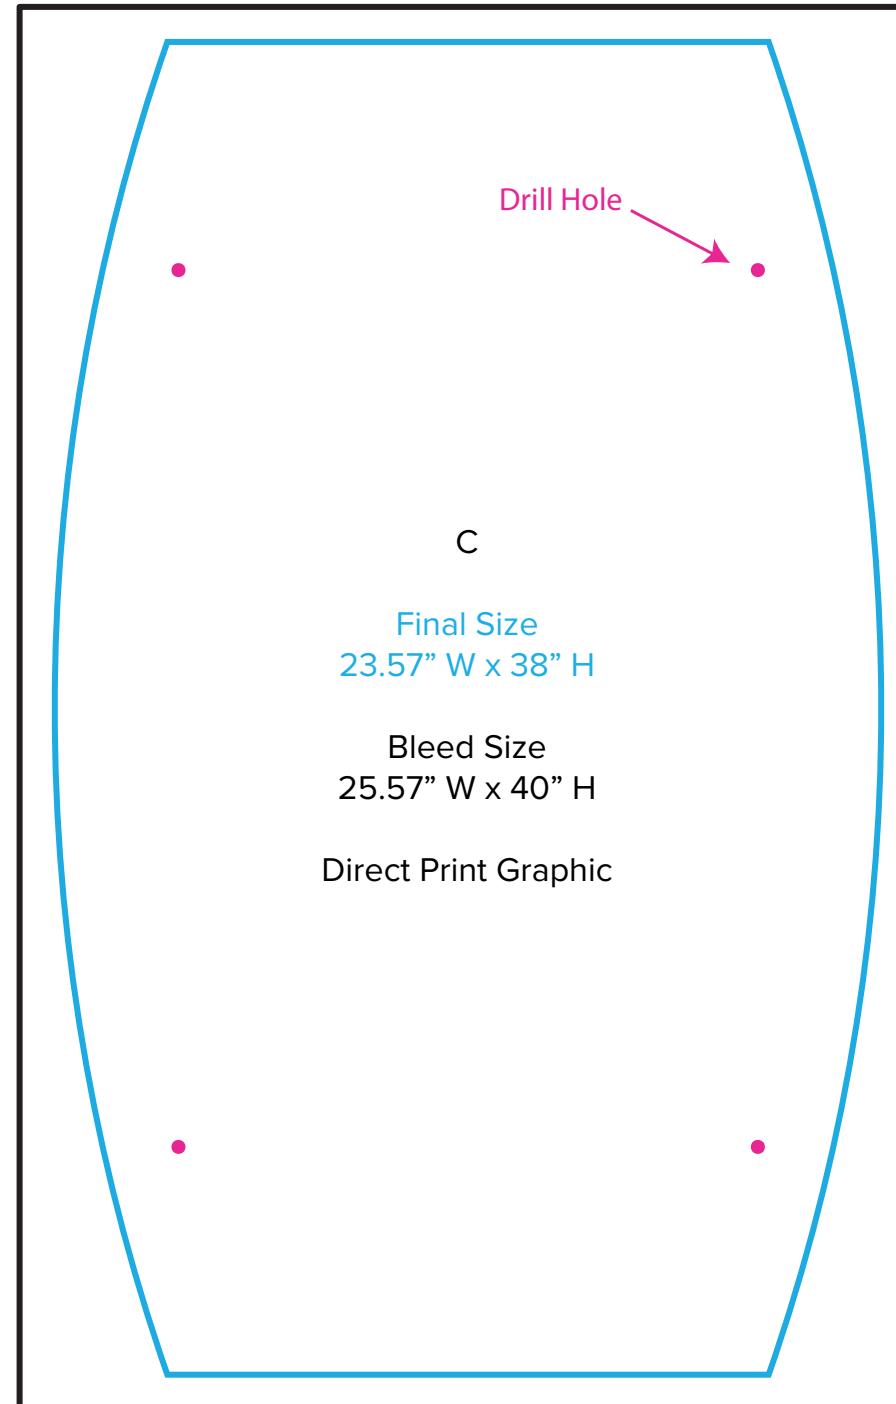

Graphic Template
10 x 10 Inline Exhibit
Backwall Graphic

NOTE: All Raster Art (jpg, tiff,psd, png, etc.) must be at least 100 dpi at print size.
Standard kits are often customized. Please check with Customer Service to ensure that this template matches your specific job.

Graphic Template
Header Graphic

NOTE: All Raster Art (jpg, tiff,psd, png, etc.) must be at least 100 dpi at print size.
Standard kits are often customized. Please check with Customer Service to ensure that this template matches your specific job.

Graphic Template Portable Counter – Vinyl Graphic

NOTE: All Raster Art (jpg, tiff,psd, png, etc.) must be at least 100 dpi at print size.
Standard kits are often customized. Please check with Customer Service to ensure that this template matches your specific job.